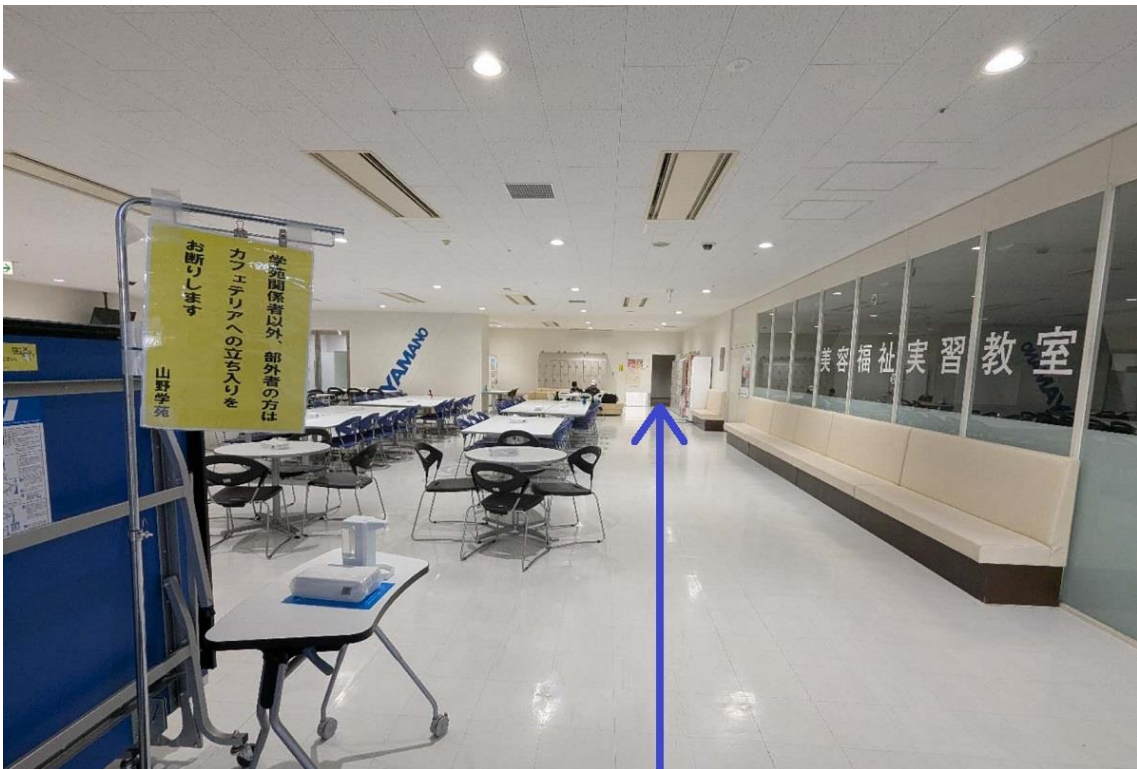

Continue straight to the doorway at the far end of the cafeteria.