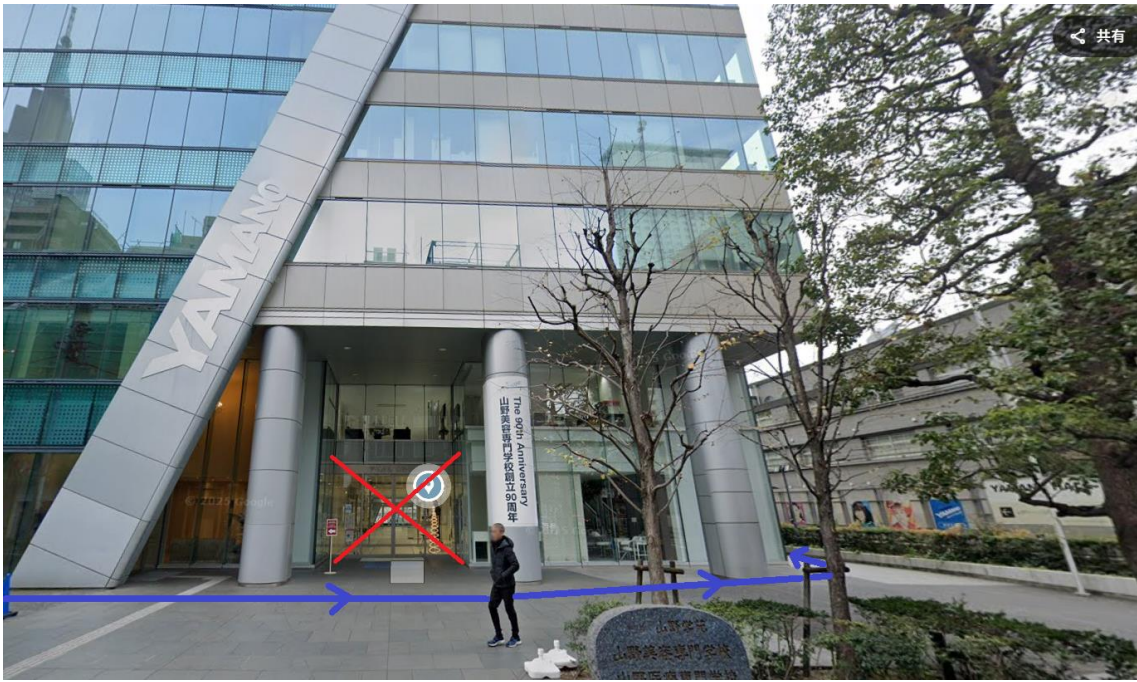

Directions to Yamano Japanese Language School

- **Route from Yoyogi Station**

Get off at **JR Yoyogi Station** and go to the **North Gate**. Then go to “**Yamano Beauty College** (山野

美容専門学校)” which is located in the same building.

1

Exit JR Yoyogi Station from the **North Gate (北口)**.

2

Turn right on the street immediately after exiting the North Gate.

3

Cross the pedestrian crossing in front of the “Biyou Kaikan (美容会館)”
and go north. (The Odakyu Hotel Century Southern Tower (小田急ホテルセンチュリーサザンタワー) can be seen at the far end of the building.)

4

Move along the passage between the buildings until you reach the end of the street.

5

At the end of the street, turn right. The “Yamano Beauty College (山野美容専門学校)” building (My Tower) is immediately on your left.

6

The main entrance of the building is for guests of the “Yamano Beauty College”. This entrance is **“NO ENTRY”**.

Yamano Japanese Language School's entrance is on the B1 floor.

7

Passing the entrance for guests of "Yamano Beauty College", turn left at the end of the street.